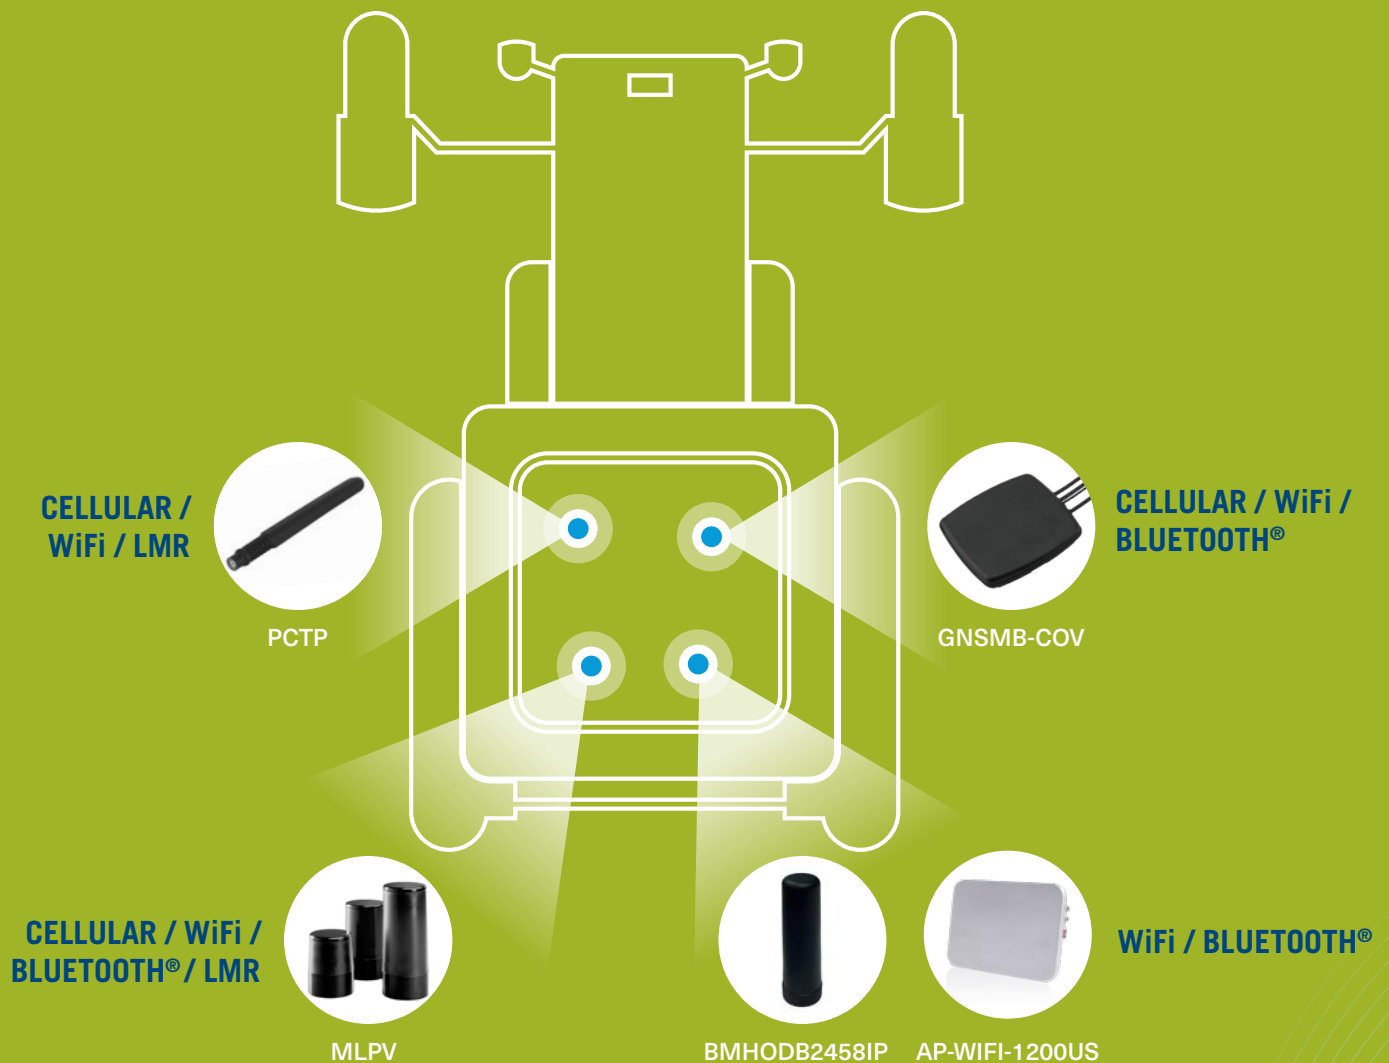

ANTENNA SOLUTIONS FOR PRECISION AGRICULTURE AND HEAVY MACHINERY

Smart Industrial Fleets

Connect machinery, increase efficiency and safety, and reduce costs. Control your smart farming and platooning operations with wireless antennas and IIoT solutions engineered to withstand harsh chemicals, vibration, and outdoor exposure. Equipped with GPS or WLAN technologies.

Antennas

Featured Platform(s)	Description	Mounting Location	Frequency Ranges	Ports	Color
CELLULAR / WiFi / BLUETOOTH® / LMR					
MLPV	Low Profile Whipless Multiband Antennas	Roof Exterior*	380 - 410 MHz 406 - 430 MHz 430 - 450 MHz 698 - 3800 MHz 618 MHz - 6 GHz 2.4 GHz / 5 GHz		Black or White
CELLULAR / WiFi / BLUETOOTH®					
GNSMB-COV	Ultra Low Profile Multiband MIMO Antenna with High Rejection GNSS	Roof Exterior*	690 - 960 MHz 1710 - 2170 MHz 2300 - 2700 MHz 2.4 - 2.495 GHz 4.91 - 5.825 GHz 1561 - 1608 MHz	3-in-1 (2 LTE + 1 GNSS) 4-in-1 (2 LTE + 1 WiFi + 1 GNSS)	Black
CELLULAR / WiFi / LMR					
PCTP	Heavy Duty Flexible Antennas	Roof Exterior	430 - 470 MHz 698 - 960 MHz 1710 - 2700 MHz 902 - 928 MHz 2400 - 2500 MHz		Black

IIoT Access Point and Compatible Antennas

Featured Platform(s)	Description	Mounting Location	Frequency Ranges	Ports	Color
WiFi / BLUETOOTH®					
AP-WIFI-1200US	Rugged Dual-Band 2x2 802.11ac Wave 2 WiFi Industrial IoT Access Point	Roof Exterior*	2.4 GHz: 20/40 MHz 5 GHz: 20/40/80 MHz	4 (External WiFi)	Silver
BMHODB2458IP	Compact, Ground Plane Independent Dual-Band WiFi Omnidirectional Antenna	Roof Exterior	2.4 - 2.5 GHz 4.9 - 5.9 GHz		Black
BOA24006NM	Heavy Duty Omnidirectional Base Station Antenna	Roof Exterior	2.4 - 2.5 GHz		Black
MHODB24490507NM	Dual Band High Performance Omnidirectional Antenna	Roof Exterior	2.4 - 2.5 GHz 4.9 - 5.925 GHz		Black or White
BOA51004NM	Venu® Heavy Duty Omnidirectional Base Station Antenna	Roof Exterior	5.1 - 5.9 GHz		Black